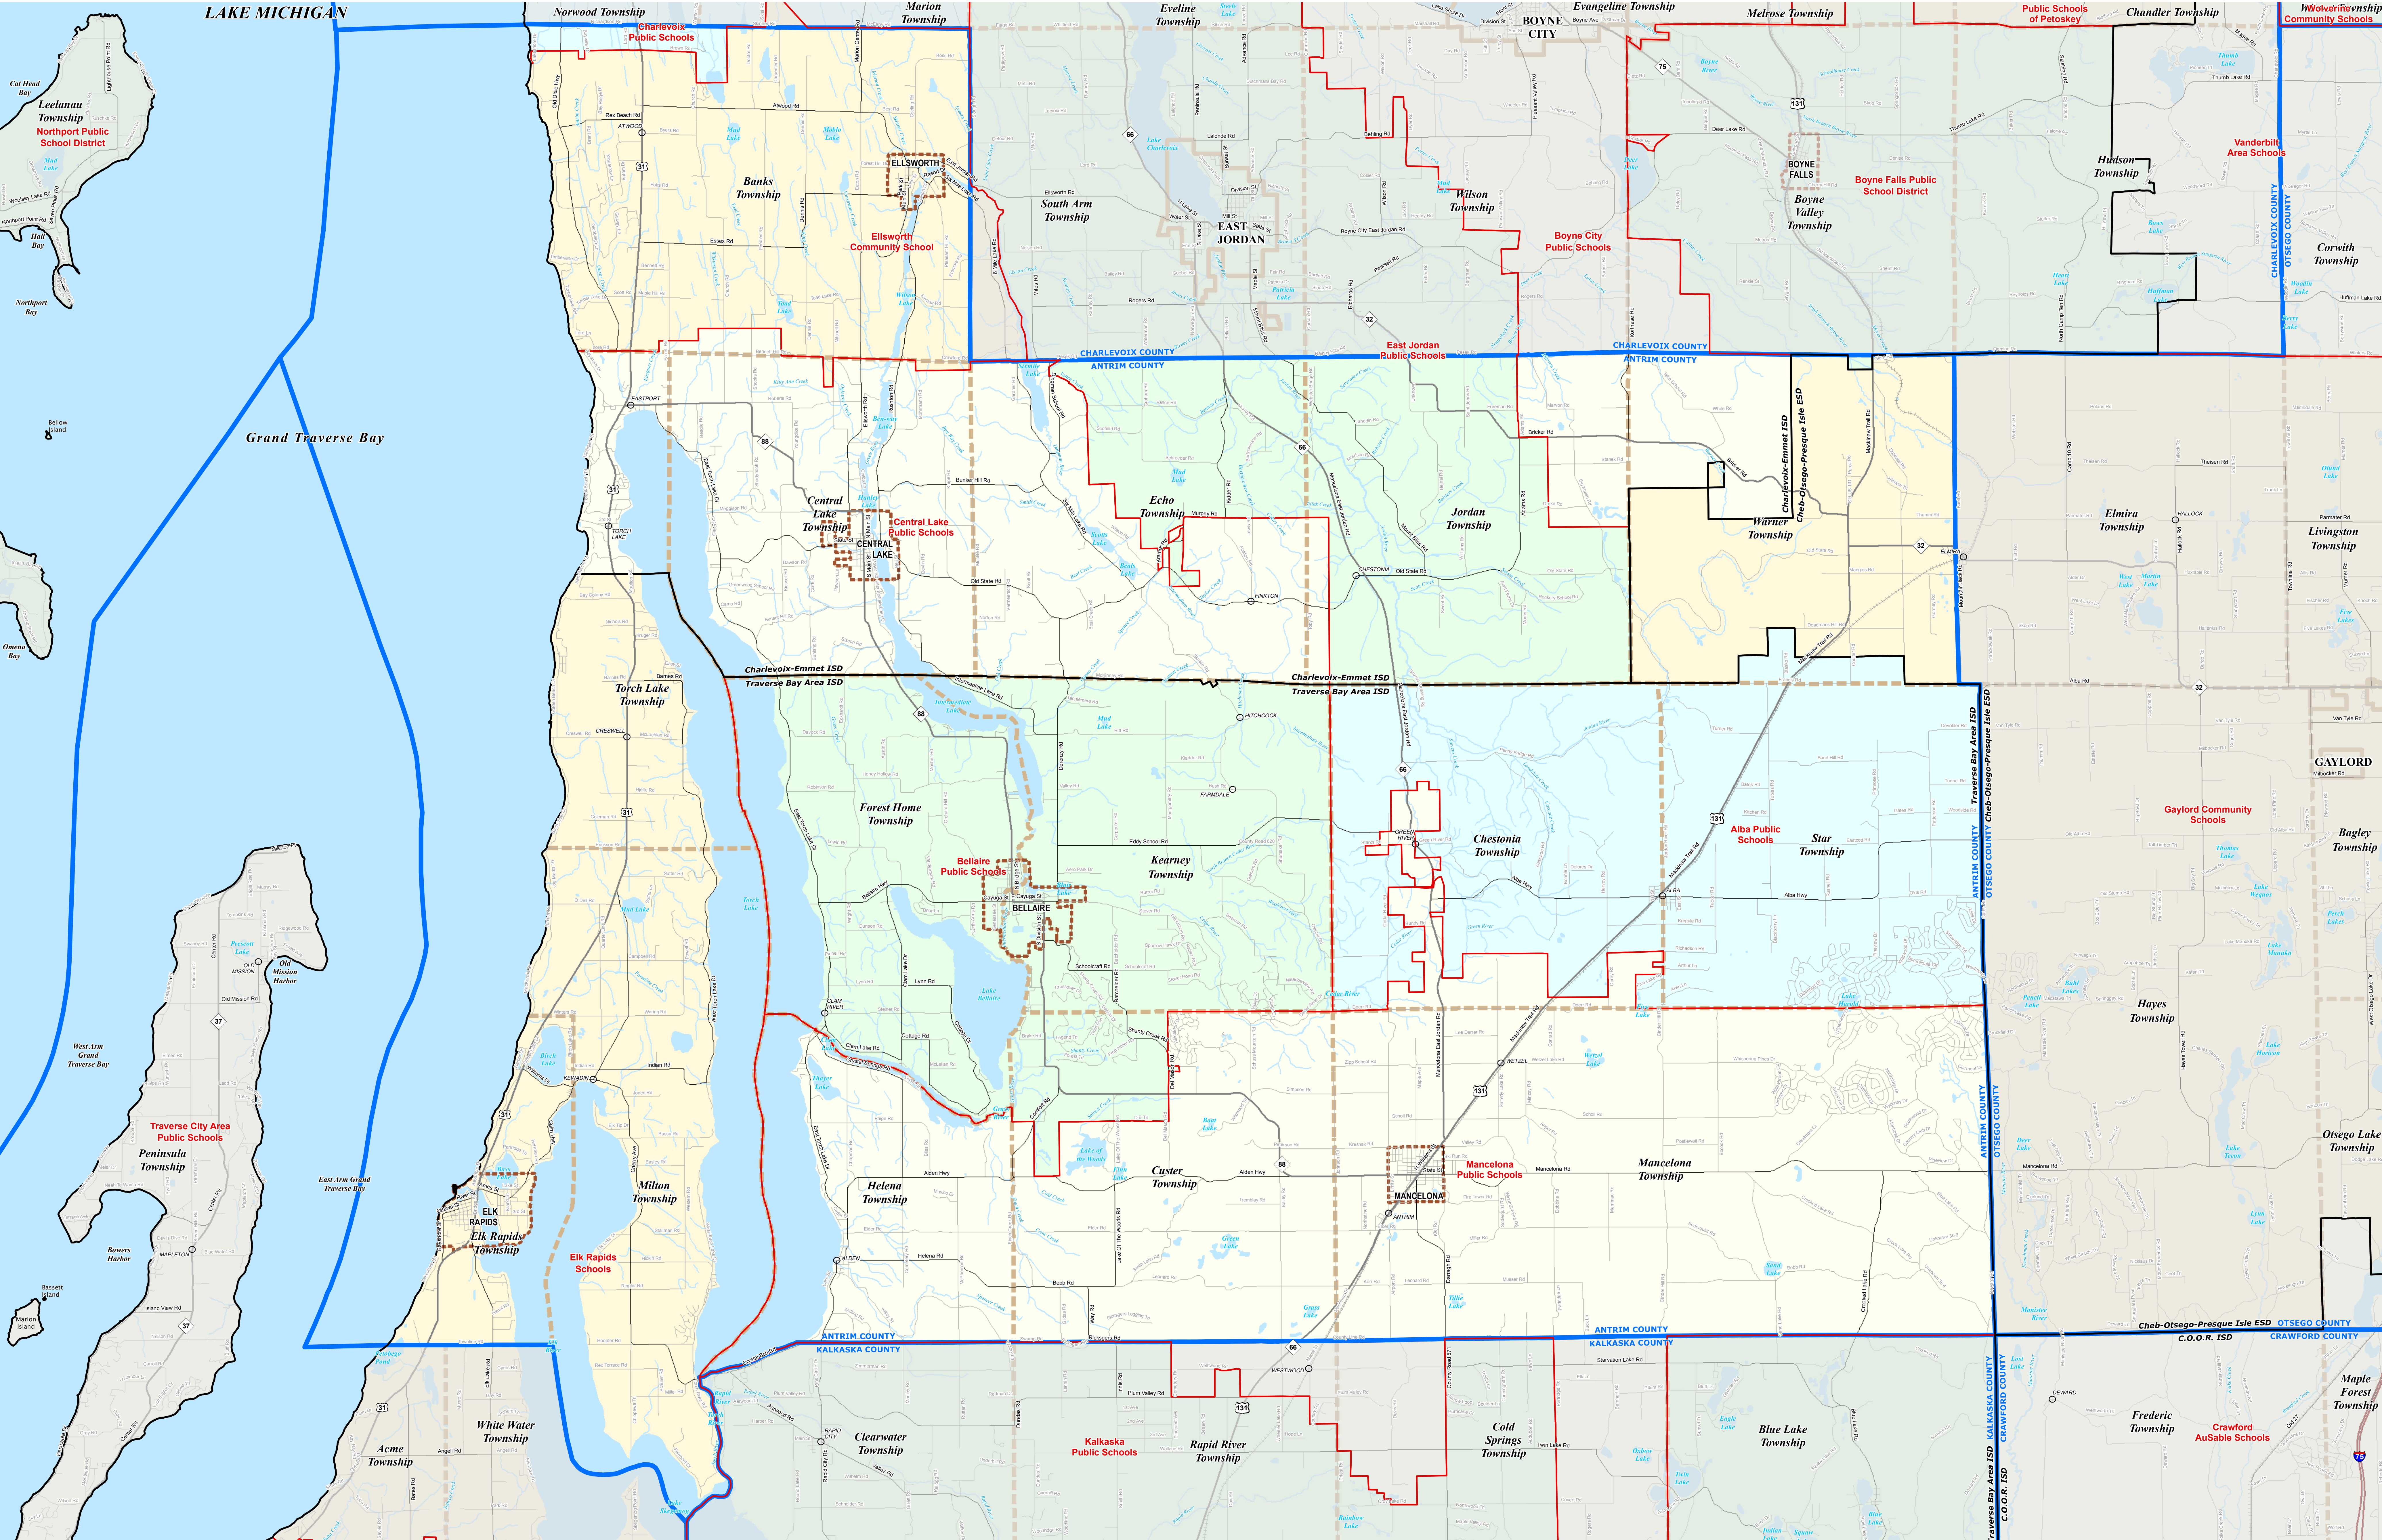

ANTRIM COUNTY SCHOOL DISTRICTS

0 1 2 Miles

11/15/13

Legend

	Intermediate School District		County		Railroad
	School District		Unincorporated Place		Water Feature
	City		Freeway		River, Stream, or Drain
	Township		Highway		Primary Road
	Village		Local Road		
	Census Designated Place				

Source: Michigan Geographic Framework, v13a